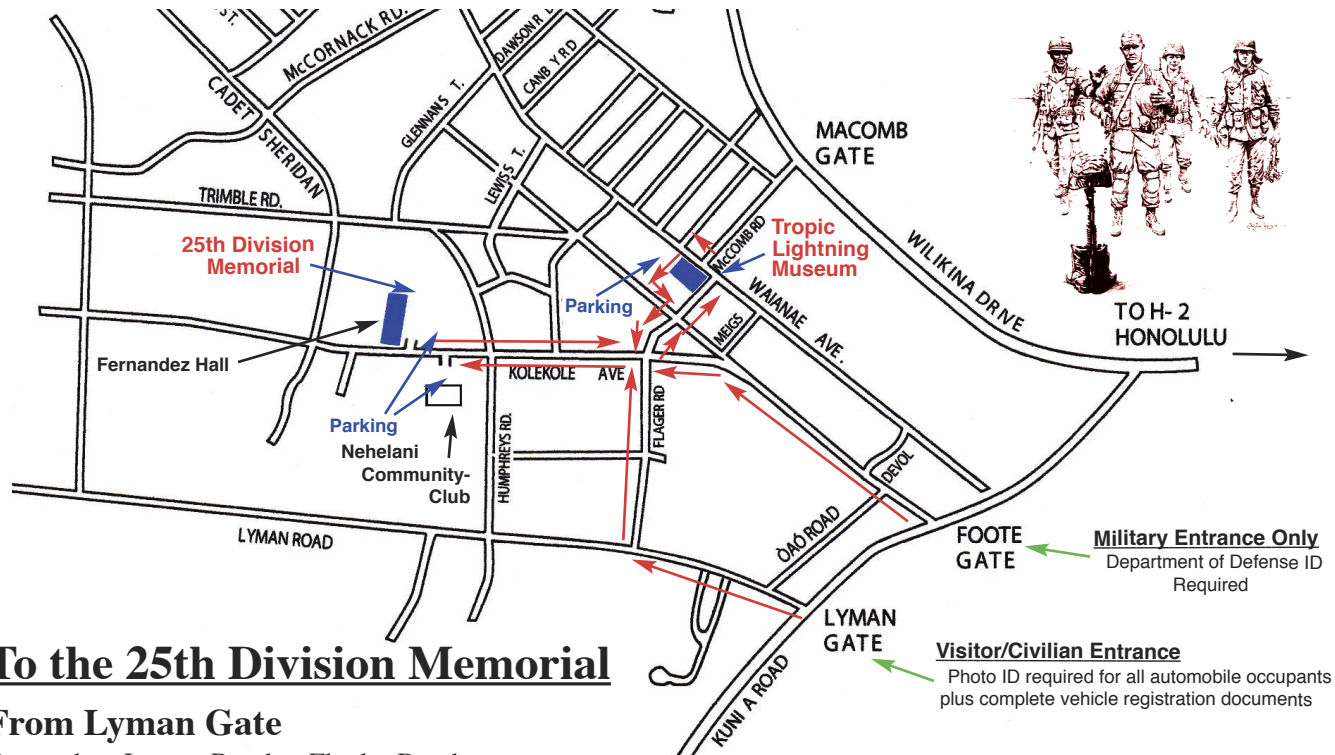

DRIVING DIRECTIONS FOR THE 25TH DIVISION MEMORIAL AND THE TROPIC LIGHTNING MUSEUM

To the 25th Division Memorial

From Lyman Gate

Proceed on Lyman Road to Flagler Road.
 Turn **RIGHT** on Flagler Road.
 Continue to the 1st traffic light at Kolekole Avenue.
 Turn **LEFT** on Kolekole Avenue.
 At the next traffic light (Humphreys Road) go through the intersection.
 Take your second **RIGHT** turn into the parking lot for Fernandez Hall. Alternate parking is available at the Nehelani Community Club.
 The Memorial is to the right front of Fernandez Hall.

From Foote Gate

Proceed straight to Kolekole Avenue to your 3rd traffic light.
 Go straight through the Humphreys Road intersection.
 Take your second **RIGHT** turn into the parking lot for Fernandez Hall. Alternate parking is available at the Nehelani Community Club.
 The Memorial is to the right front of Fernandez Hall.

From the Tropic Lightning Museum

Drive through the parking lot behind the Museum, to Foote Avenue.
 Turn **LEFT** on Foote Avenue.
 Turn **RIGHT** on Flagler Road.
 Continue on Flagler Road to Kolekole Avenue,
 Turn **Right** on Kolekole Avenue.
 At the next traffic light (Humphreys Road) go through the intersection.
 Take your second **RIGHT** turn into the parking lot for Fernandez Hall. Alternate parking is available at the Nehelani Community Club.
 The Memorial is to the right front of Fernandez Hall.

From Foote Gate

Proceed straight to Kolekole Avenue to your 2nd traffic light.
 Turn **RIGHT** at the 2nd light onto Flagler Road.
 At Waianae Avenue, turn **LEFT**.
 Immediately turn **LEFT** again and park alongside the Museum.